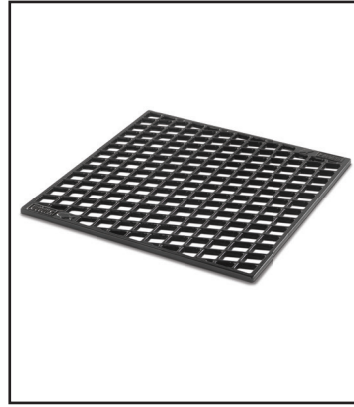

WEBER CRAFTED Dual-sided sear grate

This large porcelain enamel coated, cast iron sear grate fits into your WEBER CRAFTED frame kit, allowing you to create restaurant quality sear marks on steaks and more.